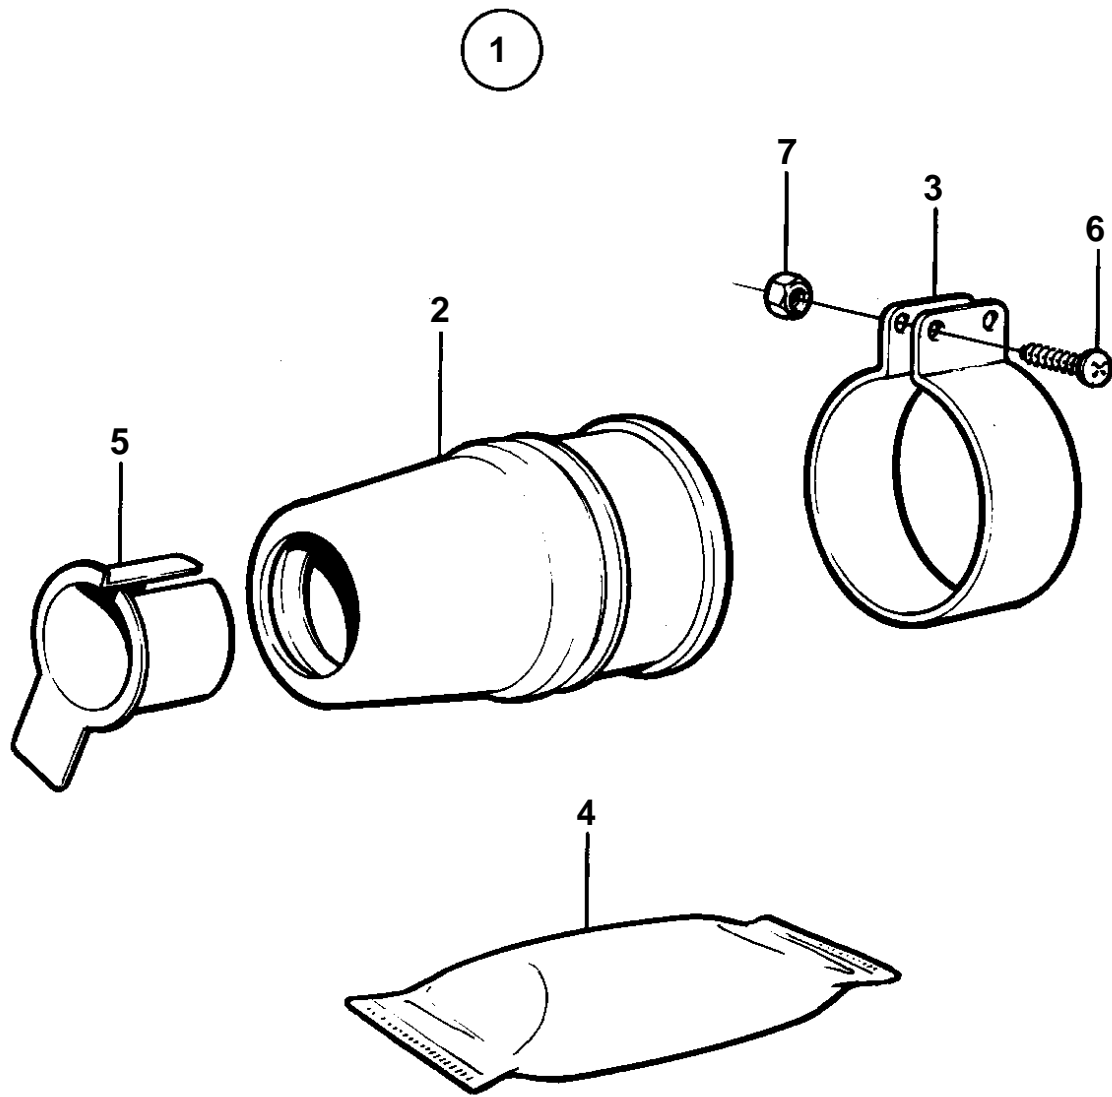

MD2010B, MD2020B, MD2030B, MD2040B

6147

MD2010B, MD2020B, MD2030B, MD2040B

REF	PART NO.	QTY	DESCRIPTION	SEE SEC.	NOTES
1	828254	1	Seal		D=25mm
			Bulletin P-44-6-1	P-44-6-1-EN	Rubber Stuffing Box
2		1	· Sealing sleeve		
3	828142	1	· Clamp		
4	828250	1	· Grease		
5		1	· Sleeve		
6		2	· Screw		
7	966170	2	· Nut		